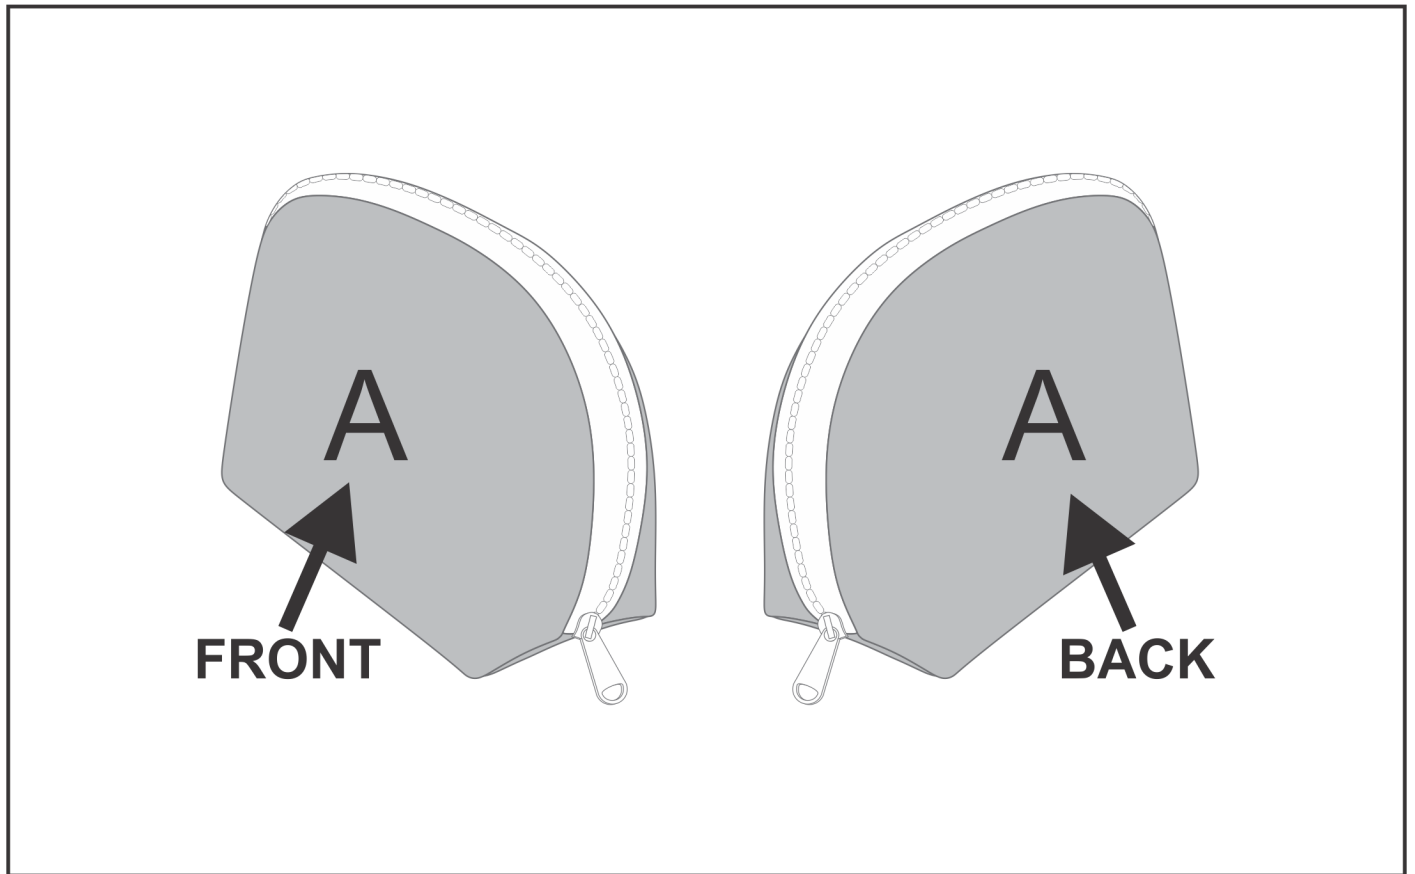

## PPS Hoppla Victoria Midi Cosmetic Bag

### Need to know:

- Includes 1-Position Sublimation (setup fees apply)
- **Please Note: We cannot guarantee 100% logo Alignment on all Brandable Panels.**

#### **Position A**

1. Custom Sublimation A (CPSUB-A)  
Full Colour  
Size: 281mm wide x 407mm high